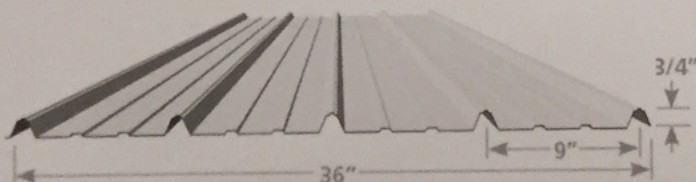

Ash Gray

▲ Burnished Slate

Saddle Tan

29g Corrugated Panels

26g Hidden Fastener Panels*

▲ Indicates Colors Available

*Flat Panel Shown. Ribbed Panel Also Offered

Final Color Selection Should Be Made In Person