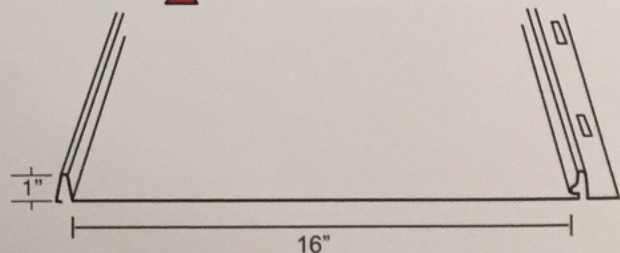

Ash Gray

▲ Burnished Slate

Saddle Tan

29g Corrugated Panels

26g Hidden Fastener Panels*

▲ Indicates Colors Available

*Flat Panel Shown. Ribbed Panel Also Offered

Final Color Selection Should Be Made In Person